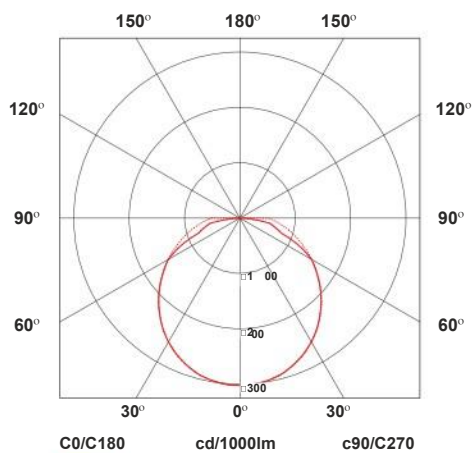

BIZARRO-R

Product Features

- High efficient opal diffuser
- For emergency battery back up add "E" to end of the catalogue reference
- IP65 Round die-cast aluminum bulkhead complete with stainless steel screws, helicoils and UV stabilised opal diffuser
- Temperature range = -25 deg. C to +45 deg. C for performance operation (Tc on board < 65 deg. C
- Long life
- LED life L80B10 - 50 000 hours
- Driver life F10 - 50 000 hours
- Supply - 220-240V 50-60Hz PF > 0.95
- Ripple current (flicker) < 30%
- 5 year guarantee

Luminaire Wattage	Luminaire Output (Lumens)	Colour Temperature	Efficacy lm/W	Ra (CRI)	Reference Code
11W	1 701	4000K	159	>80	LLC-BIZ-R-11W-4K
16W	2 321	4000K	147	>80	LLC-BIZ-R-16W-4K

Consult SA (PTY) LTD