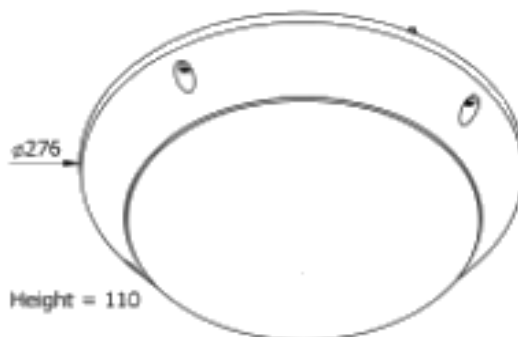

WALL LIGHTING

Introducing the BIZARRO-R

The **BIZARRO-R** is a decorative, stylish bulkhead with modern features and an opal polycarbonate diffuser, ideal for any outdoor project.

Consult SA (PTY) LTD

SABS
ISO 9001

BIZARRO-R

Product Features

- High efficient opal diffuser
- For emergency battery back up add "E" to end of the catalogue reference
- IP65 Round die-cast aluminum bulkhead complete with stainless steel screws, helicoils and UV stabilised opal diffuser
- Temperature range = -25 deg. C to +45 deg. C for performance operation (Tc on board < 65 deg. C
- Long life
- LED life L80B10 - 50 000 hours
- Driver life F10 - 50 000 hours
- Supply - 220-240V 50-60Hz PF > 0.95
- Ripple current (flicker) < 30%
- 5 year guarantee