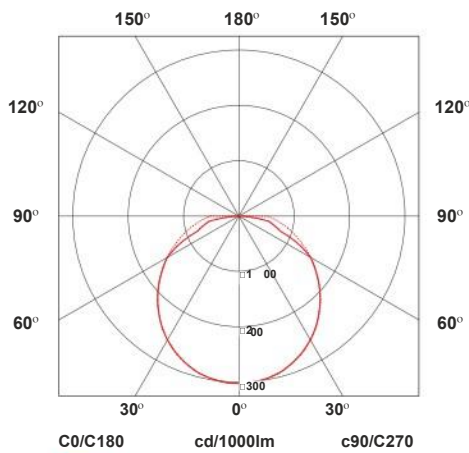

SABS
ISO 9001

BIZARRO-S

Product Features

- High efficient opal diffuser
- For emergency battery back up add "E" to end of the catalogue reference
- IP65 Round die-cast aluminum bulkhead complete with stainless steel screws, helicoils and UV stabilised opal diffuser
- Temperature range = -25 deg. C to +45 deg. C for performance operation (Tc on board < 65 deg. C)
- Long life
- LED life L₈₀B₁₀ - 50 000 hours
- Driver life F₁₀ - 50 000 hours
- Supply - 220-240V 50-60Hz PF > 0.95
- Ripple current (flicker) < 30%
- 5 year guarantee

Luminaire Wattage	Luminaire Output (Lumens)	Colour Temperature	Efficacy lm/W	Ra (CRI)	Reference Code
12W	2 180	4000K	177	>80	LLC-BIZ-S-12W-3K
18W	3 000	4000K	165	>80	LLC-BIZ-S-18W-4K

Consult SA (PTY) LTD