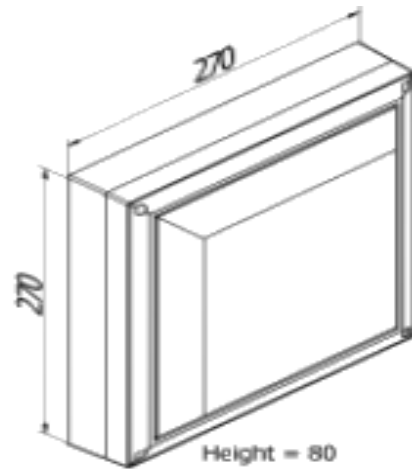

SABS
ISO 9001

BIZARRO-S

Product Features

- High efficient opal diffuser
- For emergency battery back up add "E" to end of the catalogue reference
- IP65 Round die-cast aluminum bulkhead complete with stainless steel screws, helicoils and UV stabilised opal diffuser
- Temperature range = -25 deg. C to +45 deg. C for performance operation (Tc on board < 65 deg. C)
- Long life
- LED life L₈₀B₁₀ - 50 000 hours
- Driver life F₁₀ - 50 000 hours
- Supply - 220-240V 50-60Hz PF > 0.95
- Ripple current (flicker) < 30%
- 5 year guarantee