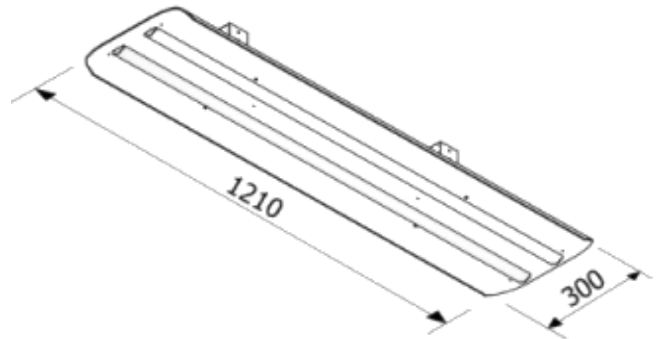

CALYPSO

Product Benefits

- Attractive and efficient
- Low maintenance
- Built-in LED driver
- Easy installation
- SABS approved control gear
- SANS-IEC 60598 safety compliance and mark

Product Features

- Unsurpassed efficacy due to latest generation LED modules
- Highly efficient modular optics
- Low glare
- Variable output possible by setting different drive currents
- Options include emergency, DALI dimmable, LI-Connect Bluetooth mesh control and additional surge protection
- Long life
- Stainless steel mounting clips allow simple installation
- LED life L_{80B10} - 50 000 hours
- Driver life F_{10} - 100 000 hours
- Supply = 220-240V 50-60Hz PF>0.95
- Surge current (flicker) < 5%
- 5 year guarantee

163 lm/W

Efficacy Rating

- **PREMIUM RANGE** >140 lm/W
- **MID RANGE** 120 - 140 lm/W
- **ECO RANGE** 100 - 120 lm/W

Luminaire Wattage	Luminaire Output (Lumens)	Colour Temperature	Efficacy lm/W	Ra (CRI)	Reference Code
1200mm module					
93W (350mA)	15 159	4000K	163	>85	LLC-CAL-93W-2R12
108W (550mA)	17 496	4000K	162	>85	LLC-CAL-108W-2R12
122W (750mA)	19 154	4000K	157	>85	LLC-CAL-122W-2R12
136W (750mA)	20 808	4000K	153	>85	LLC-CAL-136W-2R12

Consult SA (PTY) LTD

SABS
ISO 9001