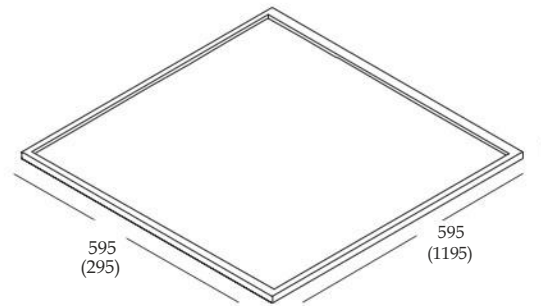

Product Benefits

- Attractive and efficient
- Remote LED driver
- Easy installation
- Low maintenance
- SABS approved driver
- SANS-IEC 60598 safety compliance and mark

Product Features

- Efficient edge-lit opal diffuser
- Variable light output possible by adjusting LED drive current
- Options include DALI dimming, Bluetooth mesh control, tuneable white, emergency backup and HF sensor.
- Long life
- Available in 600x600 or 1200x300 or 1200x600 ceiling format
- LED life L70B50 - 50 000 hours
- Driver life F10 - 100 000 hours
- Supply - 220-240V 50-60Hz PF > 0.95
- Surge current (flicker) < 5%
- 5 year guarantee

110 lm/W

Efficacy Rating

- **PREMIUM RANGE** >140 lm/W
- **MID RANGE** 120 - 140 lm/W
- **ECO RANGE** 100 - 120 lm/W

Luminaire Wattage	Luminaire Output (Lumens)	Colour Temperature	Efficacy lm/W	Ra (CRI)	Reference Code
600x600					
32W	3 520	4000K	110	>80	LLC-CAR-32W-6-4K
32W	3 520	5000K	110	>80	LLC-CAR-32W-6-5K
1200x300					
32W	3 520	4000K	110	>80	LLC-CAR-32W-12*3-4K
32W	3 520	5000K	110	>80	LLC-CAR-32W-12*3-5K
1200x600					
55W	6 050	4000K	110	>80	LLC-CAR-55W-12-4K
55W	6 050	5000K	110	>80	LLC-CAR-55W-12-5K