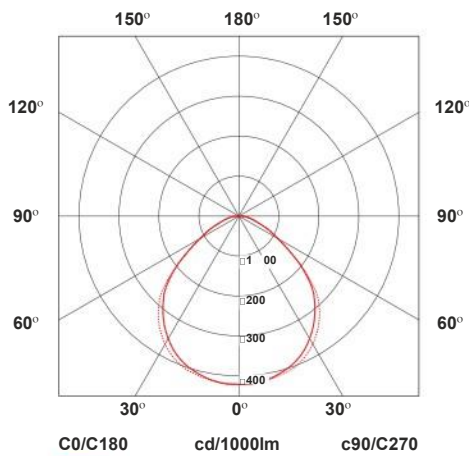

Product Features

- Efficient edge-lit opal diffuser
- Variable light output possible by adjusting LED drive current
- Options include DALI dimming, Bluetooth mesh control, tuneable white, emergency backup and HF sensor.
- Long life
- Available in 600x600 or 1200x300 or 1200x600 ceiling format
- LED life L70B50 - 50 000 hours
- Driver life F10 - 100 000 hours
- Supply - 220-240V 50-60Hz PF > 0.95
- Surge current (flicker) < 5%
- 5 year guarantee

 **110 lm/W**

Efficacy Rating

-  **PREMIUM RANGE** >140 lm/W
-  **MID RANGE** 120 - 140 lm/W
-  **ECO RANGE** 100 - 120 lm/W

Luminaire Wattage	Luminaire Output (Lumens)	Colour Temperature	Efficacy lm/W	Ra (CRI)	Reference Code
600x600					
32W	3 520	4000K	110	>80	LLC-CAR-32W-6-4K
32W	3 520	5000K	110	>80	LLC-CAR-32W-6-5K
1200x300					
32W	3 520	4000K	110	>80	LLC-CAR-32W-12*3-4K
32W	3 520	5000K	110	>80	LLC-CAR-32W-12*3-5K
1200x600					
55W	6 050	4000K	110	>80	LLC-CAR-55W-12-4K
55W	6 050	5000K	110	>80	LLC-CAR-55W-12-5K