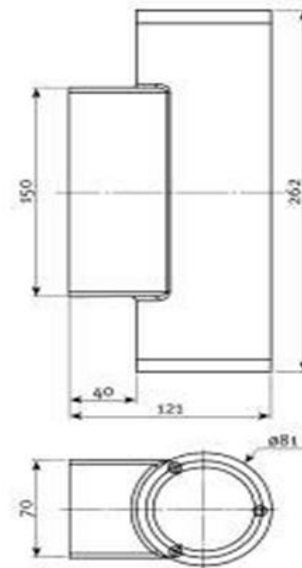

EPOCH-R

Product Features

- High efficient opal diffuser
- For emergency battery back up add "E" to end of the catalogue reference
- IP65 Marine Grade die-cast aluminum wall lights complete with stainless steel screws, helicoils and UV stabilised opal diffuser
- Temperature range = -25 deg. C to +45 deg. C for performance operation (Tc on board < 65 deg. C
- Long life
- LED life L₈₀B₁₀ - 50 000 hours
- Driver life F₁₀ - 50 000 hours
- Supply - 220-240V 50-60Hz PF > 0.95
- Ripple current (flicker) < 30%
- 5 year guarantee

Luminaire Wattage	Luminaire Output (Lumens)	Colour Temperature	Efficacy lm/W	Ra (CRI)	Reference Code
2 X GU10	N/A	N/A	N/A	>80	LLC-EPC-R-2XGU10
2 X 5W	750	3000K	75	>80	LLC-EPC-R-2X5W-3K
2 X 5W	780	4000K	78	>80	LLC-EPC-R-2X5W-4K