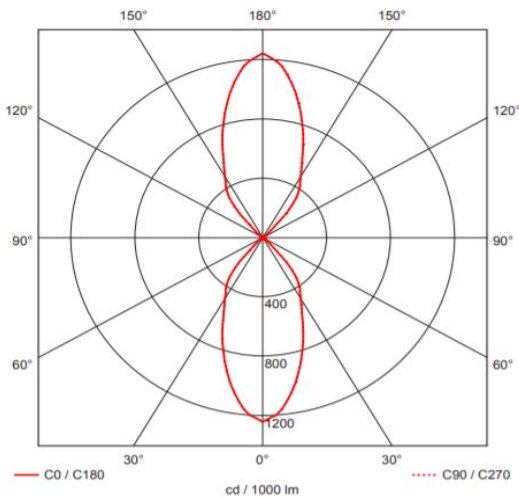

Luminaire Wattage	Luminaire Output (Lumens)	Colour Temperature	Efficacy lm/W	Ra (CRI)	Reference Code
2 X GU10	N/A	N/A	N/A	>80	LLC-EPC-R-2XGU10
2 X 5W	750	3000K	75	>80	LLC-EPC-R-2X5W-3K
2 X 5W	780	4000K	78	>80	LLC-EPC-R-2X5W-4K