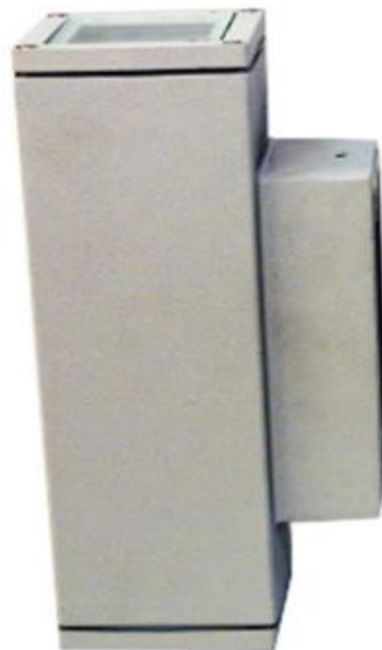

Introducing the  
**EPOCH-S**

The **EPOCH-S** is a Square decorative, stylish Up and Down Wall Light made from Marine Grade Cast Aluminium with modern features and an opal polycarbonate diffuser, ideal for any Outdoor project.

## Product Features

- High efficient opal diffuser
- For emergency battery back up add "E" to end of the catalogue reference
- IP65 Marine Grade die-cast aluminum wall lights complete with stainless steel screws, helicoils and UV stabilised opal diffuser
- Temperature range = -25 deg. C to +45 deg. C for performance operation (Tc on board < 65 deg. C
- Long life
- LED life L<sub>80</sub>B<sub>10</sub> - 50 000 hours
- Driver life F<sub>10</sub> - 50 000 hours
- Supply - 220-240V 50-60Hz PF > 0.95
- Ripple current (flicker) < 30%
- 5 year guarantee