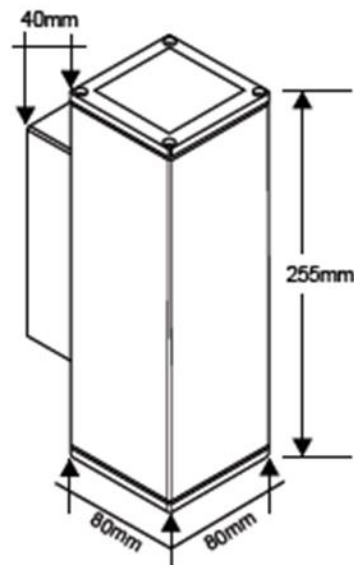

EPOCH-S

Product Features

- High efficient opal diffuser
- For emergency battery back up add "E" to end of the catalogue reference
- IP65 Marine Grade die-cast aluminum wall lights complete with stainless steel screws, helicoils and UV stabilised opal diffuser
- Temperature range = -25 deg. C to +45 deg. C for performance operation (Tc on board < 65 deg. C
- Long life
- LED life L₈₀B₁₀ - 50 000 hours
- Driver life F₁₀ - 50 000 hours
- Supply - 220-240V 50-60Hz PF > 0.95
- Ripple current (flicker) < 30%
- 5 year guarantee

Luminaire Wattage	Luminaire Output (Lumens)	Colour Temperature	Efficacy lm/W	Ra (CRI)	Reference Code
2 X GU10	N/A	N/A	N/A	>80	LLC-EPC-S-2XGU10
2 X 5W	750	3000K	75	>80	LLC-EPC-S-2X5W-3K
2 X 5W	780	4000K	78	>80	LLC-EPC-S-2X5W-4K