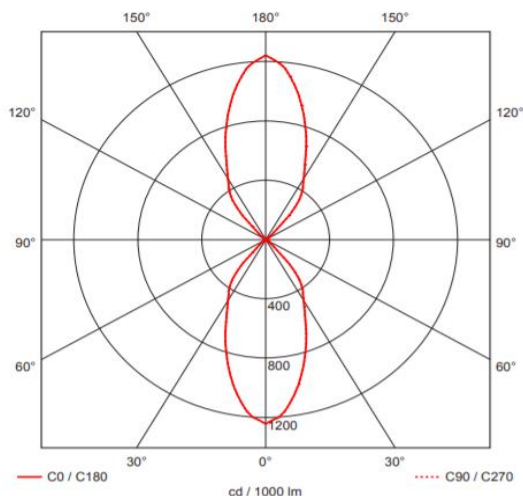

Luminaire Wattage	Luminaire Output (Lumens)	Colour Temperature	Efficacy lm/W	Ra (CRI)	Reference Code
2 X GU10	N/A	N/A	N/A	>80	LLC-EPC-S-2XGU10
2 X 5W	750	3000K	75	>80	LLC-EPC-S-2X5W-3K
2 X 5W	780	4000K	78	>80	LLC-EPC-S-2X5W-4K