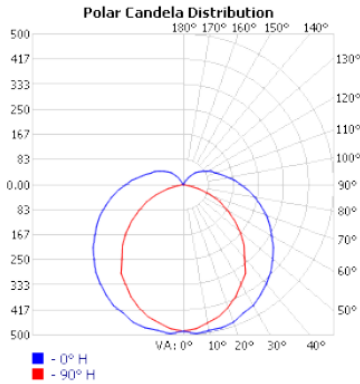

Product Features

- Attractive wide angle diffuser
- Additional Options Include Emergency, Radar Motion sensor and Variable Switching
- LED life L70B10 - 60 000 hours
- Direct Drive Technology Onboard
- Supply = 220-240V 50-60Hz PF>0.95
- 80% Flicker Free
- Surge Protection 1,5kV
- No Interference with WIFI Barcode Scanners or Radio Frequencies
- 6 year Guarantee