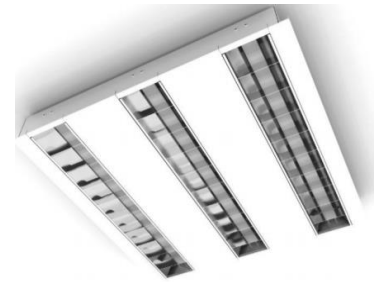

HARPY

Product Benefits

- Attractive and efficient
- Modern sleek design
- Good glare control - UGR < 19
- Low maintenance
- Built In LED driver
- Easy installation
- SABS approved driver
- SANS-IEC 60598 safety compliance and mark

Product Features

- Highly efficient super-purity matt aluminium louvres with LED hiding diffuser
- Variable light output possible by adjusting LED drive current
- Options include DALI dimming, Bluetooth mesh control, emergency backup and HF sensors.
- Long life
- Available in 2 or 3 cell louvres and 600x600 or 1200x600 ceiling format
- LED life L_{80B10} - 50 000 hours
- Driver life F_{10} - 50 000 hours
- Supply - 220-240V 50-60Hz PF > 0.95
- Surge current (flicker) < 5%
- 5 year guarantee

118 lm/W