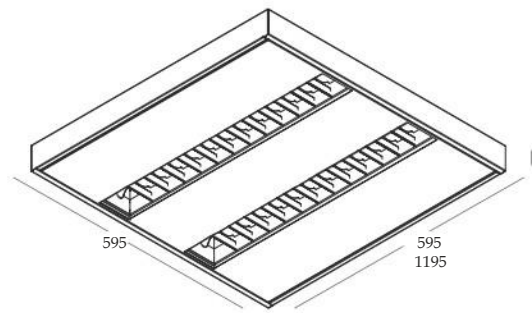

HARPY

Product Benefits

- Attractive and efficient
- Modern sleek design
- Good glare control - UGR < 19
- Low maintenance
- Built In LED driver
- Easy installation
- SABS approved driver
- SANS-IEC 60598 safety compliance and mark

Product Features

- Highly efficient super-purity matt aluminium louvres with LED hiding diffuser
- Variable light output possible by adjusting LED drive current
- Options include DALI dimming, Bluetooth mesh control, emergency backup and HF sensors.
- Long life
- Available in 2 or 3 cell louvres and 600x600 or 1200x600 ceiling format
- LED life L_{80B10} - 50 000 hours
- Driver life F_{10} - 50 000 hours
- Supply - 220-240V 50-60Hz PF > 0.95
- Surge current (flicker) < 5%
- 5 year guarantee

118 lm/W

Efficacy Rating

- **PREMIUM RANGE** >140 lm/W
- **MID RANGE** 120 - 140 lm/W
- **ECO RANGE** 100 - 120 lm/W

Luminaire Wattage	Luminaire Output (Lumens)	Colour Temperature	Efficacy lm/W	Ra (CRI)	Reference Code
600 x 600 2-Cell					
32W	3 660	4000K	114	>80	LLC-HRP-32W-2C6
39W	4 350	4000K	113	>80	LLC-HRP-39W-2C6
1200 x 600 2-Cell					
50W	5 880	4000K	118	>80	LLC-HRP-50W-2C12
61W	7 060	4000K	116	>80	LLC-HRP-61W-2C12
600 x 600 3-Cell					
38W	4 410	4000K	118	>80	LLC-HRP-38W-3C6
48W	5 500	4000K	115	>80	LLC-HRP-48W-3C6
1200 x 600 3-Cell					
75W	8 820	4000K	118	>80	LLC-HRP-75W-3C12
92W	10 590	4000K	116	>80	LLC-HRP-92W-3C12