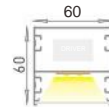

Installations