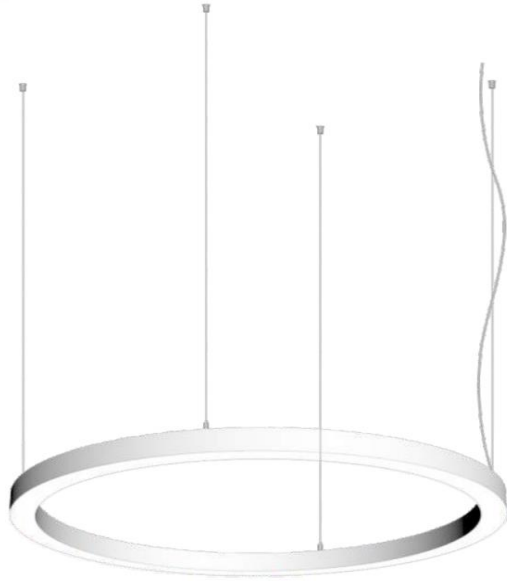

LEANDER

Installations

Luminaire Parameters

Lighting Source:	SMD2835 SANAN/SAMSUNG/OSRAM
Life Span:	L80 B20 @ 50,000hrs.
CRI:	>80 (Optional >90/>95)
Color Temperature:	Warm white (2700/3000K) /Nature white (4000K)/Cold white(6000K)
Tunable White:	2700-6500K
Gear Control Mode:	No DIM/1-10V/Triack/Push/DALI DIM/DALI DT8
Input Voltage:	220-240VAC/110-277VAC
Material:	Aluminum 6063-T5
Lampshade:	Polycarbonate Diffuser
Body Color:	Black/White/Silver/Gold
IP Rating:	IP20
Glow Wire Test :	850°
Luminaire Installation :	Pendant/Surface/Wall/Recessed
Warranty :	5Years

Standard Models

Model Number	Dimension	Power	Luminous Flux
LLC6060-450	φ450*W60*H60mm	20W	2000lm
LLC6060-600	φ600*W60*H60mm	30W	3000lm
LLC6060-900	φ900*W60*H60mm	40W	4000lm
LLC6060-1000	φ1000*W60*H60mm	50W	5000lm
LLC6060-1200	φ1200*W60*H60mm	60W	6000lm
LLC6060-1560	φ1560*W60*H60mm	80W	8000lm
LLC6060-1860	φ1860*W60*H60mm	110W	11000lm
LLC6060-2060	φ2060*W60*H60mm	120W	12000lm
LLC6060-2460	φ2460*W60*H60mm	150W	15000lm
LLC6060-3060	φ3060*W60*H60mm	180W	18000lm
LLC6060-4060	φ4060*W60*H60mm	240W	24000lm
LLC6060-5060	φ5060*W60*H60mm	320W	32000lm