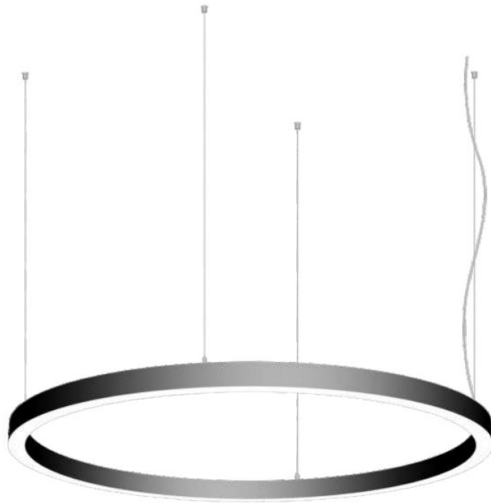

LEANDER

Installations

Luminaire Parameters

Lighting Source:	SMD2835 SANAN/SAMSUNG/OSRAM
Life Span:	L80 B20 @ 50,000hrs.
CRI:	>80 (Optional >90/>95)
Color Temperature:	Warm white (2700/3000K) /Nature white (4000K)/Cold white(6000K)
Tunable White:	2700-6500K
Gear Control Mode:	No DIM/1-10V/Triack/Push/DALI DIM/DALI DT8
Input Voltage:	220-240VAC/110-277VAC
Material:	Aluminum 6063-T5
Lampshade:	Polycarbonate Diffuser
Body Color:	Black/White/Silver/Gold
IP Rating:	IP20
Glow Wire Test :	850°
Luminaire Installation :	Pendant/Surface/Wall/Recessed
Warranty :	5Years

Standard Models

Model Number	Dimension	Power	Luminous Flux
LLC4080-450	φ450*W40*H80mm	10W	900lm
LLC4080-600	φ600*W40*H80mm	15W	1350lm
LLC4080-740	φ740*W40*H80mm	20W	1800lm
LLC4080-900	φ900*W40*H80mm	25W	2250lm
LLC4080-1000	φ1000*W40*H80mm	30W	2700lm
LLC4080-1200	φ1200*W40*H80mm	35W	3150lm
LLC4080-1540	φ1540*W40*H80mm	40W	3600lm
LLC4080-1840	φ1840*W40*H80mm	50W	4500lm
LLC4080-2040	φ2040*W40*H80mm	60W	5400lm
LLC4080-2440	φ2440*W40*H80mm	75W	6750lm
LLC4080-3040	φ3040*W40*H80mm	90W	8100lm
LLC4080-4040	φ4040*W40*H80mm	120W	18000lm
LLC4080-5040	φ5040*W40*H80mm	150W	13500lm