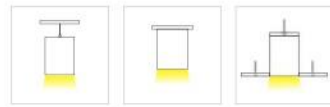

LEANDER

Installations

Luminaire Parameters

Lighting Source:	SMD2835 SANAN/SAMSUNG/OSRAM
Life Span:	L80 B20 @ 50,000hrs.
CRI:	>80 (Optional >90/>95)
Color Temperature:	Warm white (2700/3000K) /Nature white (4000K)/Cold white(6000K)
Tunable White:	2700-6500K
Gear Control Mode:	No DIM/1-10V/Triack/Push/DALI DIM/DALI DT8
Input Voltage:	220-240VAC/110-277VAC
Material:	Aluminum 6063-T5
Lampshade:	Polycarbonate Diffuser
Body Color:	Black/White/Silver/Gold
IP Rating:	IP20
Glow Wire Test :	850°
Luminaire Installation :	Pendant/Surface/Wall/Recessed
Warranty :	5Years

Standard Models

Model Number	Dimension	Power	Luminous Flux
LLC4080-450	φ450*W40*H80mm	10W	900lm
LLC4080-600	φ600*W40*H80mm	15W	1350lm
LLC4080-740	φ740*W40*H80mm	20W	1800lm
LLC4080-900	φ900*W40*H80mm	25W	2250lm
LLC4080-1000	φ1000*W40*H80mm	30W	2700lm
LLC4080-1200	φ1200*W40*H80mm	35W	3150lm
LLC4080-1540	φ1540*W40*H80mm	40W	3600lm
LLC4080-1840	φ1840*W40*H80mm	50W	4500lm
LLC4080-2040	φ2040*W40*H80mm	60W	5400lm
LLC4080-2440	φ2440*W40*H80mm	75W	6750lm
LLC4080-3040	φ3040*W40*H80mm	90W	8100lm
LLC4080-4040	φ4040*W40*H80mm	120W	18000lm
LLC4080-5040	φ5040*W40*H80mm	150W	13500lm

LEANDER

Installations

Luminaire Parameters

Lighting Source:	SMD2835 SANAN/SAMSUNG/OSRAM
Life Span:	L80 B20 @ 50,000hrs.
CRI:	> 80 (Optional >90/>95)
Color Temperature:	Warm white (2700/3000K) /Nature white (4000K)/Cold white(6000K)
Tunable White:	2700-6500K
Gear Control Mode:	No DIM/1-10V/Triack/Push/DALI DIM/DALI DT8
Input Voltage:	220-240VAC/110-277VAC
Material:	Aluminum 6063-T5
Lampshade:	Polycarbonate Diffuser
Body Color:	Black/White/Silver/Gold
IP Rating:	IP20
Glow Wire Test :	850°
Luminaire Installation :	Pendant/Surface/Wall/Recessed
Warranty :	5Years