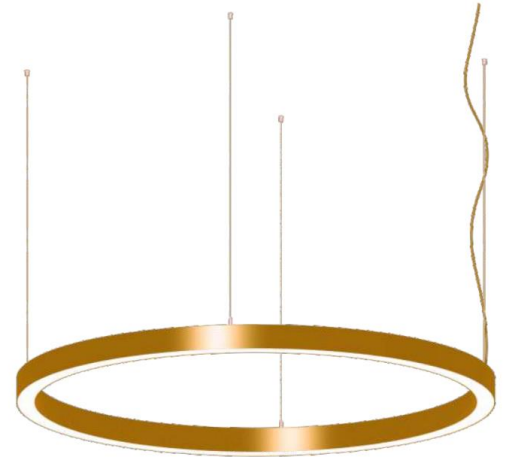

LEANDER

Installations

Luminaire Parameters

Lighting Source:	SMD2835 SANAN/SAMSUNG/OSRAM
Life Span:	L80 B20 @ 50,000hrs.
CRI:	> 80 (Optional >90/>95)
Color Temperature:	Warm white (2700/3000K) /Nature white (4000K)/Cold white(6000K)
Tunable White:	2700-6500K
Gear Control Mode:	No DIM/1-10V/Triack/Push/DALI DIM/DALI DT8
Input Voltage:	220-240VAC/110-277VAC
Material:	Aluminum 6063-T5
Lampshade:	Polycarbonate Diffuser
Body Color:	Black/White/Silver/Gold
IP Rating:	IP20
Glow Wire Test :	850°
Luminaire Installation :	Pendant/Surface/Wall/Recessed
Warranty :	5Years

Standard Models

Model Number	Dimension	Power	Luminous Flux
LLC6080-450	φ450*W60*H80mm	20W	2000lm
LLC6080-600	φ600*W60*H80mm	30W	3000lm
LLC6080-900	φ900*W60*H80mm	40W	4000lm
LLC6080-1000	φ1000*W60*H80mm	50W	5000lm
LLC6080-1200	φ1200*W60*H80mm	60W	6000lm
LLC6080-1560	φ1560*W60*H80mm	80W	8000lm
LLC6080-1860	φ1860*W60*H80mm	110W	11000lm
LLC6080-2060	φ2060*W60*H80mm	120W	12000lm
LLC6080-2460	φ2460*W60*H80mm	150W	15000lm
LLC6080-3060	φ3060*W60*H80mm	180W	18000lm
LLC6080-4060	φ4060*W60*H80mm	240W	24000lm
LLC6080-5060	φ5060*W60*H80mm	320W	32000lm