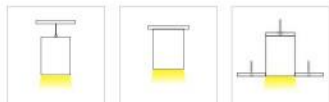

LEANDER

Installations

Luminaire Parameters

Lighting Source:	SMD2835 SANAN/SAMSUNG/OSRAM
Life Span:	L80 B20 @ 50,000hrs.
CRI:	>80 (Optional >90/>95)
Color Temperature:	Warm white (2700/3000K) /Nature white (4000K)/Cold white(6000K)
Tunable White:	2700-6500K
Gear Control Mode:	No DIM/1-10V/Triack/Push/DALI DIM/DALI DT8
Input Voltage:	220-240VAC/110-277VAC
Material:	Aluminum 6063-T5
Lampshade:	Polycarbonate Diffuser
Body Color:	Black/White/Silver/Gold
IP Rating:	IP20
Glow Wire Test :	850°
Luminaire Installation :	Pendant/Surface/Wall/Recessed
Warranty :	5Years

Standard Models

Model Number	Dimension	Power	Luminous Flux
LLC4060-450	φ450*W40*H60mm	10W	900lm
LLC4060-600	φ600*W40*H60mm	15W	1350lm
LLC4060-740	φ740*W40*H60mm	20W	1800lm
LLC4060-900	φ900*W40*H60mm	25W	2250lm
LLC4060-1000	φ1000*W40*H60mm	30W	2700lm
LLC4060-1200	φ1200*W40*H60mm	35W	3150lm
LLC4060-1540	φ1540*W40*H60mm	40W	3600lm
LLC4060-1840	φ1840*W40*H60mm	50W	4500lm
LLC4060-2040	φ2040*W40*H60mm	60W	5400lm
LLC4060-2440	φ2440*W40*H60mm	75W	6750lm
LLC4060-3040	φ3040*W40*H60mm	90W	8100lm
LLC4060-4040	φ4040*W40*H60mm	120W	18000lm
LLC4060-5040	φ5040*W40*H60mm	150W	13500lm