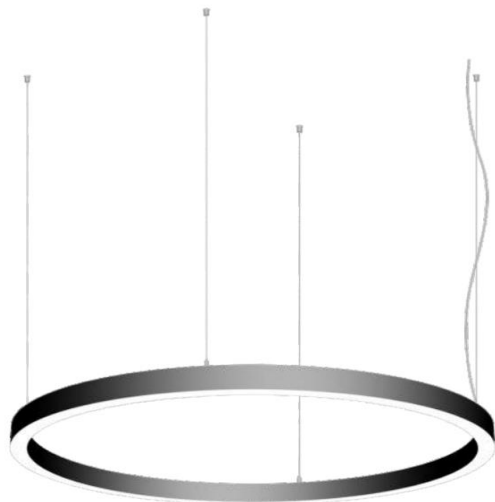

LEANDER

Installations

Luminaire Parameters

Lighting Source:	SMD2835 SANAN/SAMSUNG/OSRAM
Life Span:	L80 B20 @ 50,000hrs.
CRI:	>80 (Optional >90/>95)
Color Temperature:	Warm white (2700/3000K) /Nature white (4000K)/Cold white(6000K)
Tunable White:	2700-6500K
Gear Control Mode:	No DIM/1-10V/Triack/Push/DALI DIM/DALI DT8
Input Voltage:	220-240VAC/110-277VAC
Material:	Aluminum 6063-T5
Lampshade:	Polycarbonate Diffuser
Body Color:	Black/White/Silver/Gold
IP Rating:	IP20
Glow Wire Test :	850°
Luminaire Installation :	Pendant/Surface/Wall/Recessed
Warranty :	5Years

Standard Models

Model Number	Dimension	Power	Luminous Flux
LLC4060-450	φ450*W40*H60mm	10W	900lm
LLC4060-600	φ600*W40*H60mm	15W	1350lm
LLC4060-740	φ740*W40*H60mm	20W	1800lm
LLC4060-900	φ900*W40*H60mm	25W	2250lm
LLC4060-1000	φ1000*W40*H60mm	30W	2700lm
LLC4060-1200	φ1200*W40*H60mm	35W	3150lm
LLC4060-1540	φ1540*W40*H60mm	40W	3600lm
LLC4060-1840	φ1840*W40*H60mm	50W	4500lm
LLC4060-2040	φ2040*W40*H60mm	60W	5400lm
LLC4060-2440	φ2440*W40*H60mm	75W	6750lm
LLC4060-3040	φ3040*W40*H60mm	90W	8100lm
LLC4060-4040	φ4040*W40*H60mm	120W	18000lm
LLC4060-5040	φ5040*W40*H60mm	150W	13500lm

Standard Models

Model Number	Dimension	Power	Luminous Flux
LLC6060-450	φ450*W60*H60mm	20W	2000lm
LLC6060-600	φ600*W60*H60mm	30W	3000lm
LLC6060-900	φ900*W60*H60mm	40W	4000lm
LLC6060-1000	φ1000*W60*H60mm	50W	5000lm
LLC6060-1200	φ1200*W60*H60mm	60W	6000lm
LLC6060-1560	φ1560*W60*H60mm	80W	8000lm
LLC6060-1860	φ1860*W60*H60mm	110W	11000lm
LLC6060-2060	φ2060*W60*H60mm	120W	12000lm
LLC6060-2460	φ2460*W60*H60mm	150W	15000lm
LLC6060-3060	φ3060*W60*H60mm	180W	18000lm
LLC6060-4060	φ4060*W60*H60mm	240W	24000lm
LLC6060-5060	φ5060*W60*H60mm	320W	32000lm