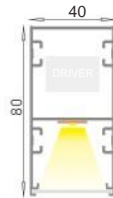

Installations