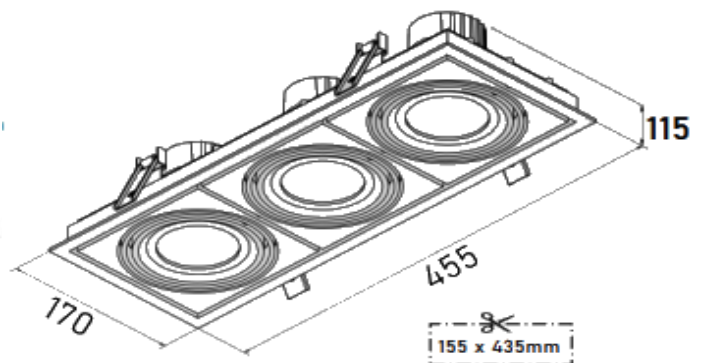

The **MERA-SQL** spotlight module can be tilted up to 60 degrees and rotated 360 degrees.

Consult SA (PTY) LTD

SABS
ISO 9001

MERA-SQL

Product Features

- Spotlight housing in extruded aluminium, ends of die-cast aluminium - powder coated with structured finish
- Front ring in thermoplastic
- Super-purity Miro reflector with three beam angle options
- Integral LED driver
- Available in CCT 3000K and 4000K - additional specialised colours available on request
- Available in CRI Ra > 80 and Ra > 90
- Options include DALI dimming, emergency backup and Bluetooth mesh control
- LED life L_{80B10} - 50 000 hours
- Driver life F₁₀ - 100 000 hours
- Supply - 220-240V 50-60Hz PF > 0.95
- Surge current (flicker) < 5%
- 5 year guarantee

 **146 lm/W**

The following lens optic options are also available - Oval 57° x 30°, Medium 32°, Flood 47° and Wide Flood 53°

Efficacy Rating

-  **PREMIUM RANGE** >140 lm/W
-  **MID RANGE** 120 - 140 lm/W
-  **ECO RANGE** 100 - 120 lm/W