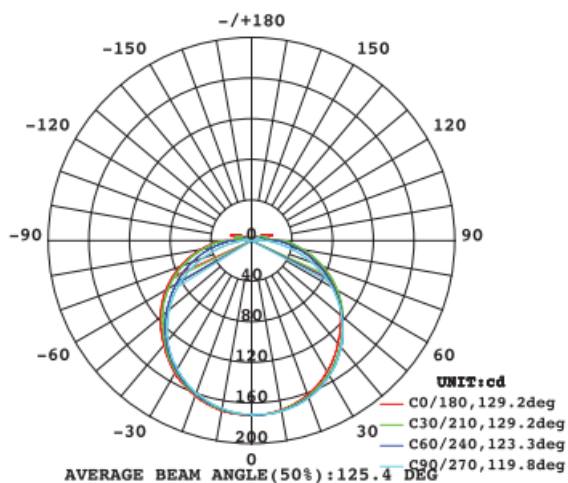

Product Features

- High efficient opal diffuser
- For emergency battery back up add "E" to end of the catalogue reference
- IP65 Rectangular die-cast aluminum bulkhead complete with stainless steel screws, helicoils and UV stabilized opal diffuser
- Temperature range = -25 deg. C to +45 deg. C for performance operation (Tc on board < 65 deg. C
- Long life
- LED life L_{80B10} - 50 000 hours
- Driver life F₁₀- 100 000 hours
- Supply - 220-240V 50-60Hz PF > 0.95
- Ripple current (flicker) < 30%
- 5 year guarantee on internal components
- 20 year guarantee on luminaire body

PHOTOMETRIC DIAGRAM (IES Files available on request)

DIMENSIONS

Luminaire Wattage	Luminaire Output (Lumens)	Colour Temperature	Efficacy lm/W	Ra (CRI)	Reference Code
9W	1 240	4000K	137	>80	LLC-OLA-9W-4K
12W	1 700	4000K	141	>80	LLC-OLA-12W-4K
17W	2 320	4000K	136	>80	LLC-OLA-17W-4K