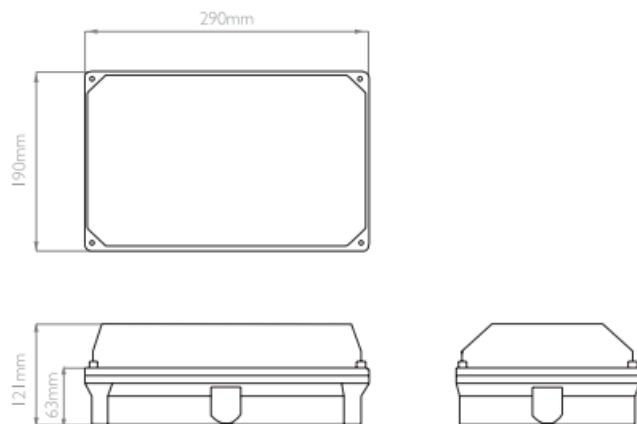

Product Features

- High efficient opal diffuser
- For emergency battery back up add "E" to end of the catalogue reference
- IP65 Rectangular die-cast aluminum bulkhead complete with stainless steel screws, helicoils and UV stabilized opal diffuser
- Temperature range = -25 deg. C to +45 deg. C for performance operation (Tc on board < 65 deg. C
- Long life
- LED life L_{80B10} - 50 000 hours
- Driver life F₁₀- 100 000 hours
- Supply - 220-240V 50-60Hz PF > 0.95
- Ripple current (flicker) < 30%
- 5 year guarantee on internal components
- 20 year guarantee on luminaire body

PHOTOMETRIC DIAGRAM (IES Files available on request)

DIMENSIONS

Luminaire Wattage	Luminaire Output (Lumens)	Colour Temperature	Efficacy lm/W	Ra (CRI)	Reference Code
9W	1 240	4000K	137	>80	LLC-OLA-9W-4K
12W	1 700	4000K	141	>80	LLC-OLA-12W-4K
17W	2 320	4000K	136	>80	LLC-OLA-17W-4K