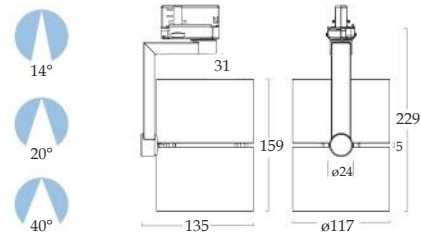

PANDORA-M

Product Features

- Housing in extruded aluminium, ends of die-cast aluminium - powder coated with structured finish
- Front ring in thermoplastic
- Super-purity Miro reflector with three beam angle options
- Built-In LED driver
- Available in CCT 3000K and 4000K - additional specialised colours available on request
- Available in CRI Ra > 80 and Ra > 90
- Options include DALI dimming, Bluetooth mesh control and emergency battery backup.
- LED life L_{80B10} - 50 000 hours
- Driver life F₁₀ - 100 000 hours
- Supply - 220-240V 50-60Hz PF > 0.95
- Surge current (flicker) < 5%
- 5 year guarantee

122 lm/W

Efficacy Rating

- **PREMIUM RANGE** >140 lm/W
- **MID RANGE** 120 - 140 lm/W
- **ECO RANGE** 100 - 120 lm/W

Luminaire Wattage	Luminaire Output (Lumens)	Colour Temperature	Efficacy lm/W	RA (CRI)	Reference Code
23W (600mA)	2 560	3000K	111	>80	LLC-PNA-M-23W-WHT-40-3K
23W (600mA)	2 800	4000K	122	>80	LLC-PNA-M-23W-WHT-40-4K
28W (700mA)	2 940	3000K	105	>80	LLC-PNA-M-28W-WHT-40-3K
28W (700mA)	3 220	4000K	115	>80	LLC-PNA-M-28W-WHT-40-4K
35W (900mA)	3 700	3000K	105	>80	LLC-PNA-M-35W-WHT-40-3K
35W (900mA)	4 050	4000K	114	>80	LLC-PNA-M-35W-WHT-40-4K
41W (1050mA)	4 190	3000K	103	>80	LLC-PNA-M-41W-WHT-40-3K
41W (1050mA)	4 580	4000K	112	>80	LLC-PNA-M-41W-WHT-40-4K

Consult SA (PTY) LTD

SABS
ISO 9001