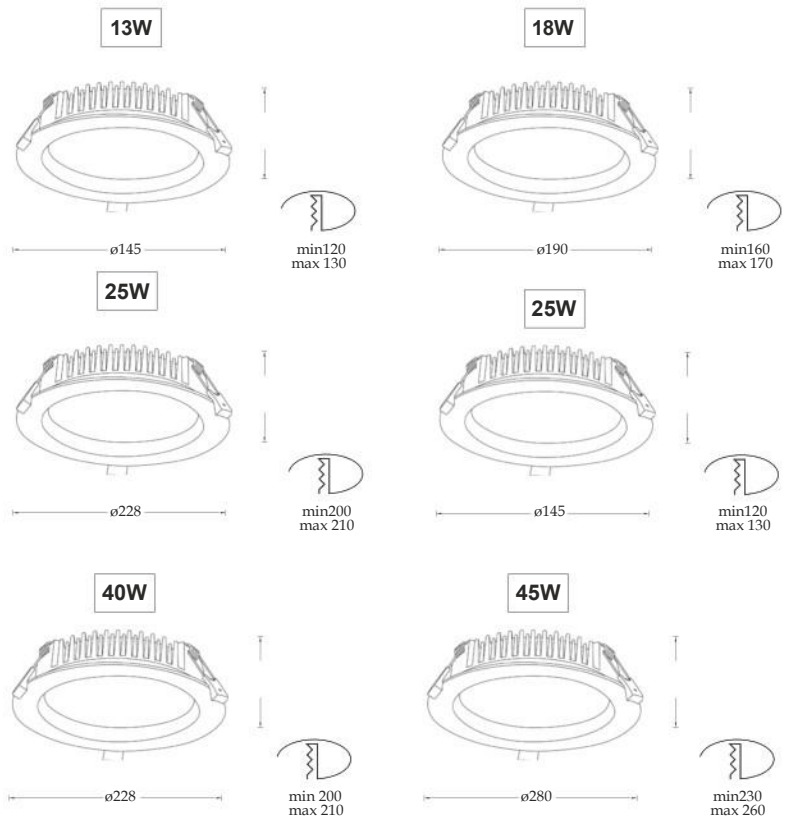

Introducing the **POLLUX-LF**

The **POLLUX-LF** commercial downlights deliver up to an impressive 106 LM/W. Supplied with remote driver and fitted with an acrylic diffuser to reduce glare and for even light distribution.

106 lm/W

Efficacy Rating

- PREMIUM RANGE** >140 lm/W
- MID RANGE** 120 - 140 lm/W
- ECO RANGE** 100 - 120 lm/W

Luminaire Wattage	Luminaire Output (Lumens)	Colour Temperature	Efficacy lm/W	Ra (CRI)	Reference Code
13	1 260	4000K	97	>80	LLC-POL-LF-13W-4K
18	1 900	4000K	106	>80	LLC-POL-LF-18W-4K
25	2 600	4000K	104	>80	LLC-POL-LF-25W-4K
40	4 150	4000K	104	>80	LLC-POL-LF-40W-4K
45	4 500	4000K	100	>80	LLC-POL-LF-45W-4K