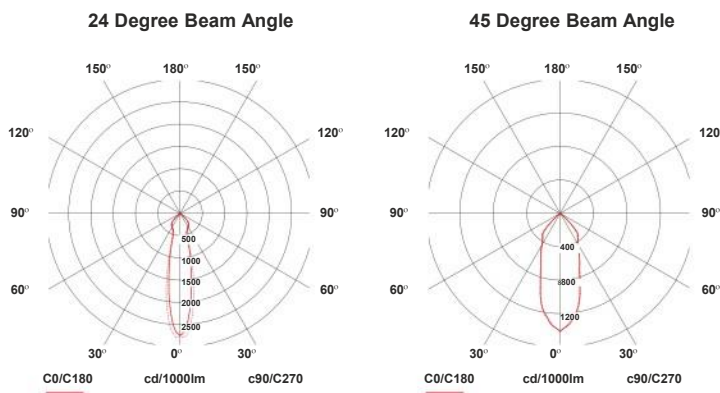

Consult SA (PTY) LTD

SABS
ISO 9001

POLLUX-RSC

Product Features

- High power COB LED rectangular wallwasher, designed for retail and commercial applications
- Rotates 350° with a horizontal adjustment 35° available with 24° and 45° beam angles
- No UV from the LED light source prevents stock fade and discolouration
- Supplied with remote LED driver
- Housing in die-cast aluminium - powder coated with structured finish
- Super-purity aluminium reflector with two beam angle options
- Good heat dissipation due to cast aluminium heat sink
- Available in CCT 3000K and 4000K - additional specialised colours available on request
- Available in CRI Ra > 80 and Ra > 90
- Options include DALI dimming, emergency backup and Bluetooth mesh control
- LED life L_{80B10} - 50 000 hours
- Driver life F₁₀ - 100 000 hours
- Supply - 220-240V 50-60Hz PF > 0.95
- Surge current (flicker) < 5%
- 5 year guarantee

160 lm/W

Efficacy Rating

- **PREMIUM RANGE** >140 lm/W
- **MID RANGE** 120 - 140 lm/W
- **ECO RANGE** 100 - 120 lm/W

Luminaire Wattage	Luminaire Output (Lumens)	Colour Temperature	Efficacy lm/W	Ra (CRI)	Reference Code
12	1 860	3000k	155	>80	LLC-POL-RSC-12W-3K
12	1 920	4000K	160	>80	LLC-POL-RSC-12W-4K
17	2 516	3000K	148	>80	LLC-POL-RSC-17W-3K
17	2 601	4000K	153	>80	LLC-POL-RSC-17W-4K
25	3 500	3000K	140	>80	LLC-POL-RSC-25W-3K
25	3 625	4000K	145	>80	LLC-POL-RSC-25W-4K
30	3 990	3000K	133	>80	LLC-POL-RSC-30W-3K
30	4 140	4000K	138	>80	LLC-POL-RSC-30W-4K
36	5 220	3000K	145	>80	LLC-POL-RSC-36W-3K
36	5 400	4000K	150	>80	LLC-POL-RSC-36W-4K
41	5 740	3000K	140	>80	LLC-POL-RSC-41W-3K
41	5 945	4000K	145	>80	LLC-POL-RSC-41W-4K