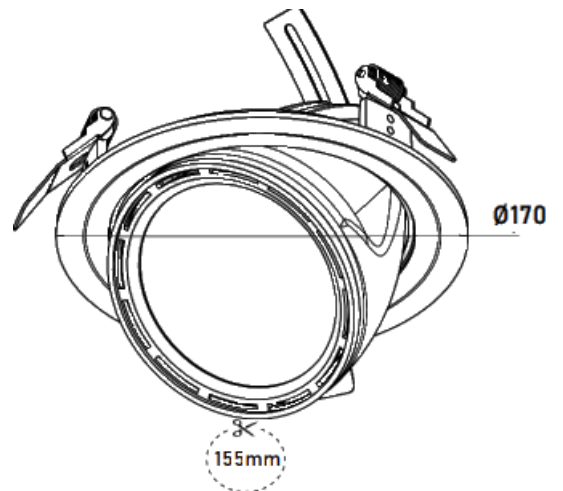

Consult SA (PTY) LTD

SABS
ISO 9001

POLLUX-RSC

Product Features

- High power COB LED rectangular wallwasher, designed for retail and commercial applications
- Rotates 350° with a horizontal adjustment 35° available with 24° and 45° beam angles
- No UV from the LED light source prevents stock fade and discolouration
- Supplied with remote LED driver
- Housing in die-cast aluminium - powder coated with structured finish
- Super-purity aluminium reflector with two beam angle options
- Good heat dissipation due to cast aluminium heat sink
- Available in CCT 3000K and 4000K - additional specialised colours available on request
- Available in CRI Ra > 80 and Ra > 90
- Options include DALI dimming, emergency backup and Bluetooth mesh control
- LED life L_{80B10} - 50 000 hours
- Driver life F₁₀ - 100 000 hours
- Supply - 220-240V 50-60Hz PF > 0.95
- Surge current (flicker) < 5%
- 5 year guarantee

160 lm/W

Efficacy Rating

- **PREMIUM RANGE** >140 lm/W
- **MID RANGE** 120 - 140 lm/W
- **ECO RANGE** 100 - 120 lm/W

Luminaire Wattage	Luminaire Output (Lumens)	Colour Temperature	Efficacy lm/W	Ra (CRI)	Reference Code
12	1 860	3000k	155	>80	LLC-POL-RSC-12W-3K
12	1 920	4000K	160	>80	LLC-POL-RSC-12W-4K
17	2 516	3000K	148	>80	LLC-POL-RSC-17W-3K
17	2 601	4000K	153	>80	LLC-POL-RSC-17W-4K
25	3 500	3000K	140	>80	LLC-POL-RSC-25W-3K
25	3 625	4000K	145	>80	LLC-POL-RSC-25W-4K
30	3 990	3000K	133	>80	LLC-POL-RSC-30W-3K
30	4 140	4000K	138	>80	LLC-POL-RSC-30W-4K
36	5 220	3000K	145	>80	LLC-POL-RSC-36W-3K
36	5 400	4000K	150	>80	LLC-POL-RSC-36W-4K
41	5 740	3000K	140	>80	LLC-POL-RSC-41W-3K
41	5 945	4000K	145	>80	LLC-POL-RSC-41W-4K