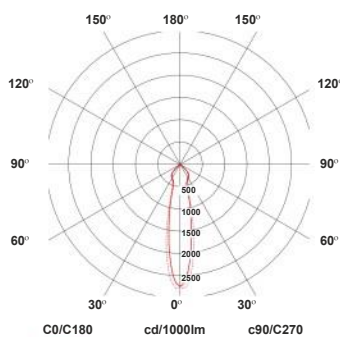

Consult SA (PTY) LTD

SABS
ISO 9001

POLLUX-SSC

Product Features

- High power COB LED rectangular wallwasher, designed for retail and commercial applications
- Rotates 350° with a horizontal adjustment 35° available with 24° and 45° beam angles
- No UV from the LED light source prevents stock fade and discolouration
- Supplied with remote LED driver
- Housing in die-cast aluminium - powder coated with structured finish
- Super-purity aluminium reflector with two beam angle options
- Good heat dissipation due to cast aluminium heat sink
- Available in CCT 3000K and 4000K - additional specialised colours available on request
- Available in CRI Ra > 80 and Ra > 90
- Options include DALI dimming, emergency and Li-Connect Bluetooth mesh control
- LED life L_{80B10} - 50 000 hours
- Driver life F₁₀ - 100 000 hours
- Supply - 220-240V 50-60Hz PF > 0.95
- Surge current (flicker) < 5%

5 year guarantee

160 lm/W

24 Degree Beam Angle

45 Degree Beam Angle

Efficacy Rating

- PREMIUM RANGE** >140 lm/W
- MID RANGE** 120 - 140 lm/W
- ECO RANGE** 100 - 120 lm/W

Luminaire Wattage	Luminaire Output (Lumens)	Colour Temperature	Efficacy lm/W	Ra (CRI)	Reference Code
12	1 860	3000k	155	>80	LLC-POL-SSC-12W-3K
12	1 920	4000K	160	>80	LLC-POL-SSC-12W-4K
17	2 516	3000K	148	>80	LLC-POL-SSC-17W-3K
17	2 601	4000K	153	>80	LLC-POL-SSC-17W-4K
25	3 500	3000K	140	>80	LLC-POL-SSC-25W-3K
25	3 625	4000K	145	>80	LLC-POL-SSC-25W-4K
30	3 990	3000K	133	>80	LLC-POL-SSC-30W-3K
30	4 140	4000K	138	>80	LLC-POL-SSC-30W-4K