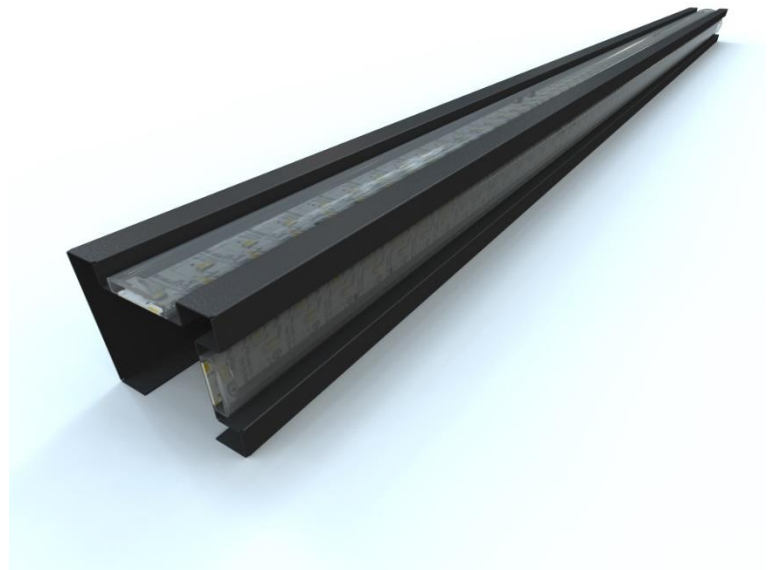

STRIKER-A

Product Benefits

- Low maintenance
- SABS approved control gear
- SANS-IEC 60598 safety compliance and mark

Product Features

- Highly efficient modular optics with a wide range of light distribution options
- Low glare
- Variable output possible by setting different drive currents
- Options include DALI dimming, LI-Connect Bluetooth mesh control, tuneable white, emergency and sensor including Organic Response sensor
- Life L₈₀ B₁₀ - 50 000 hours
- Driver life F₁₀ - 100 000 hours
- Supply = 220-240V 50-60Hz PF>0.95
- Ripple (flicker) < 5%
- 5 year guarantee