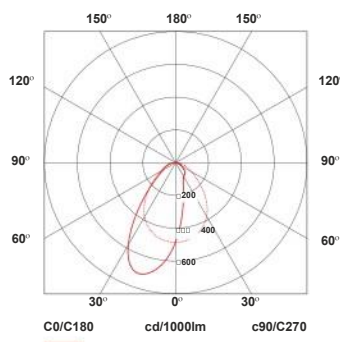

Retail Symmetric

Retail Asymmetric

126 lm/W

Available in various light distribution options including Retail Symmetric, Retail Asymmetric, Batwing, Wide 60, Wide 90 and High Rack (Oval)

## Efficacy Rating

- PREMIUM RANGE >140 lm/W
- MID RANGE 120 - 140 lm/W
- ECO RANGE 100 - 120 lm/W

Luminaire Wattage	Luminaire Output (Lumens)	Colour Temperature	Efficacy lm/W	Ra (CRI)	Reference Code
<b>1120mm Module</b>					
27W/12W (350mA)	3 400/1 512	4000K	126	>80	LLC-STK-A-27W-12W-1R12
35W/16W (450mA)	4 300/1 968	4000K	123	>80	LLC-STK-A-35W-16W1-R12
42W/18W (550mA)	5 040/2 160	4000K	120	>80	LLC-STK-A-42W-18W-1R12
55W/20W (700mA)	6 220/2 260	4000K	113	>80	LLC-STK-A-55W-20W-1R12
<b>1500mm Module</b>					
41W/18W (350mA)	5 200/2 268	4000K	126	>80	LLC-STK-A-41W-18W-1R15
52W/20W (450mA)	6 400/2 460	4000K	123	>80	LLC-STK-A-52W-20W-1R15
64W/22W (550mA)	7 700/2 640	4000K	120	>80	LLC-STK-A-64W-22W-1R15
82W/30W (700mA)	9 300/3 390	4000K	113	>80	LLC-STK-A-82W-30W-1R15
<b>1700mm Module</b>					
41W/18W (350mA)	5 200/2 268	4000K	126	>80	LLC-STK-A-41W-18W-1R17
52W/20W (450mA)	6 400/2 460	4000K	123	>80	LLC-STK-A-52W-20W-1R17
64W-22W (550mA)	7 700/2 640	4000K	120	>80	LLC-STK-A-64W-22W-1R17
82W-30W (700mA)	9 300/3 390	4000K	113	>80	LLC-STK-A-82W-30W-1R17