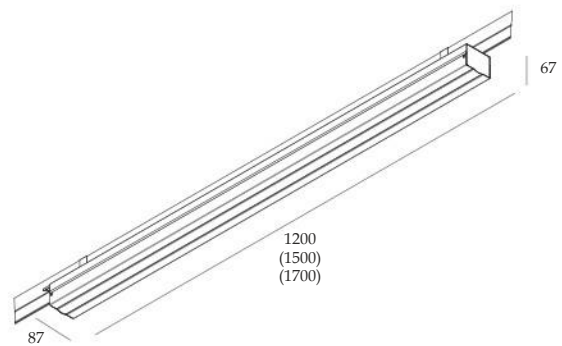

Retail Symmetric

Retail Asymmetric

126 lm/W

Available in various light distribution options including Retail Symmetric, Retail Asymmetric, Batwing, Wide 60, Wide 90 and High Rack (Oval)