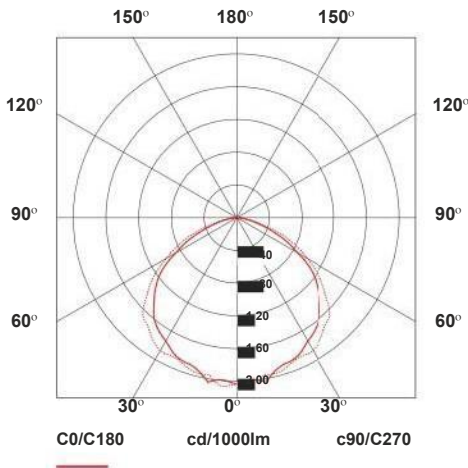

Emergency Exit Sign LIGHTING

Introducing the
Troy

The **Troy** is a ceiling, wall mounted 1-3HR Emergency Exit light.
The luminaire is SABS approved

Consult SA (PTY) LTD

SABS
ISO 9001

Troy

Product Benefits

- Durable construction
- Low maintenance
- Built In LED
- Easy installation
- SABS approved driver
- SANS-IEC 60598 safety compliance and mark
- SANS-IEC 1464-22 Compliant

Product Features

- Heat treated , toughened glass, with translucent " Exit " print Emerald Green
- Powder coated mild steel or optional stainless steel body
- Variable light output possible by adjusting LED drive current
- Options include 1-3HR emergency, DALI dimmable, LI-Connect Bluetooth mesh control and additional surge protection
- Long life
- LED life $L_{80B_{10}}$ - 50 000 hours
- Driver life F_{10} - 100 000 hours
- Supply = 220-240V 50-60Hz PF>0.95
- Surge current (flicker) < 5%
- 5 year guarantee

Luminaire Wattage	Luminaire EMG	Colour Temperature	Efficacy lm/W	Ra (CRI)	Reference Code
600x300mm format					
14W	3HR	4000K	91	>80	LLC--TRY-14W-2R300

Consult SA (PTY) LTD

SABS
ISO 9001